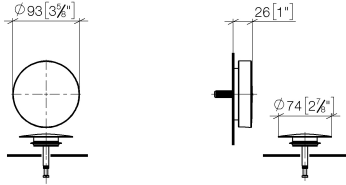

Pop-up waste and overflow - Chrome

IMO

36 243 970

- drain Ø 52mm
- Also suitable for king-size baths.**

Also suitable for king-size baths.

Fits: IMO, LULU, MADISON, MEM, TARA, CL.1, LISSÉ, VAIA, META, CYO

	Chrome	36 243 970-00
	Brushed Platinum	36 243 970-06
	Platinum	36 243 970-08
	Durabrand (23kt Gold)	36 243 970-09
	Dark Chrome	36 243 970-19
	Light Gold	36 243 970-26
	Brushed Light Gold	36 243 970-27
	Brushed Durabrand (23kt Gold)	36 243 970-28
	Matte Black	36 243 970-33
	Brushed Bronze	36 243 970-42
	Brushed Champagne (22kt Gold)	36 243 970-46
	Champagne (22kt Gold)	36 243 970-47
	Brushed Chrome	36 243 970-93
	Brushed Dark Platinum	36 243 970-99

Required miscellaneous

- Pop-up waste and overflow -** 35 227 970 90
- bowden cable length 725 mm

36 243 970

mm [inches]

36 243 970

Spare parts list

No.	Item Number	Name	Quantity used	Delivery time
1	09 11 01 123-00	cover	1	10
2	90 20 97 061 00-00	handle	1	10
3	04 31 20 031 48-00	plug	1	10